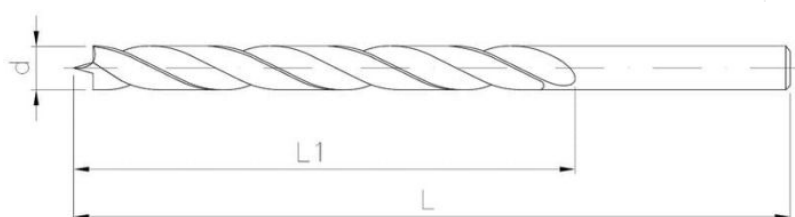

Padengimo tipas:

Matmenys

Material index	d [mm]	L [mm]	L1 [mm]	Tipas
6707060090S	6.0	90	55	Medium
6707060090MRPS	6.0	90	55	Premium
6707050085S	5.0	85	45	Medium
6707050085MRPS	5.0	85	45	Premium
6707080300S	8.0	300	145	Medium
6707100300S	10.0	300	200	Medium
6707140300S	14.0	300	200	Medium
6707160300S	16.0	300	200	Medium
6707120300S	12.0	300	130	Medium
6707080300MRPS	8.0	300	145	Premium
6707120300MRPS	12.0	300	130	Premium
6707160300MRPS	16.0	300	200	Premium
6707140300MRPS	14.0	300	200	Premium
6707100300MRPS	10.0	300	200	Premium
6707160165S	16.0	165	105	Medium
6707160165MRPS	16.0	165	105	Premium
6707140155S	14.0	155	105	Medium
6707140155MRPS	14.0	155	105	Premium
6707120130S	12.0	130	85	Medium
6707130130S	13.0	130	85	Medium

Material index	d [mm]	L [mm]	L1 [mm]	Tipas
6707130130MRPS	13.0	130	85	Premium
6707120130MRPS	12.0	130	85	Premium
6707100120S	10.0	120	80	Medium
6707100120MRPS	10.0	120	80	Premium
6707090115S	9.0	115	75	Medium
6707080115S	8.0	115	75	Medium
6707080115MRPS	8.0	115	75	Premium
6707090115MRPS	9.0	115	75	Premium
6707070100S	7.0	100	65	Medium
6707070100MRPS	7.0	100	65	Premium